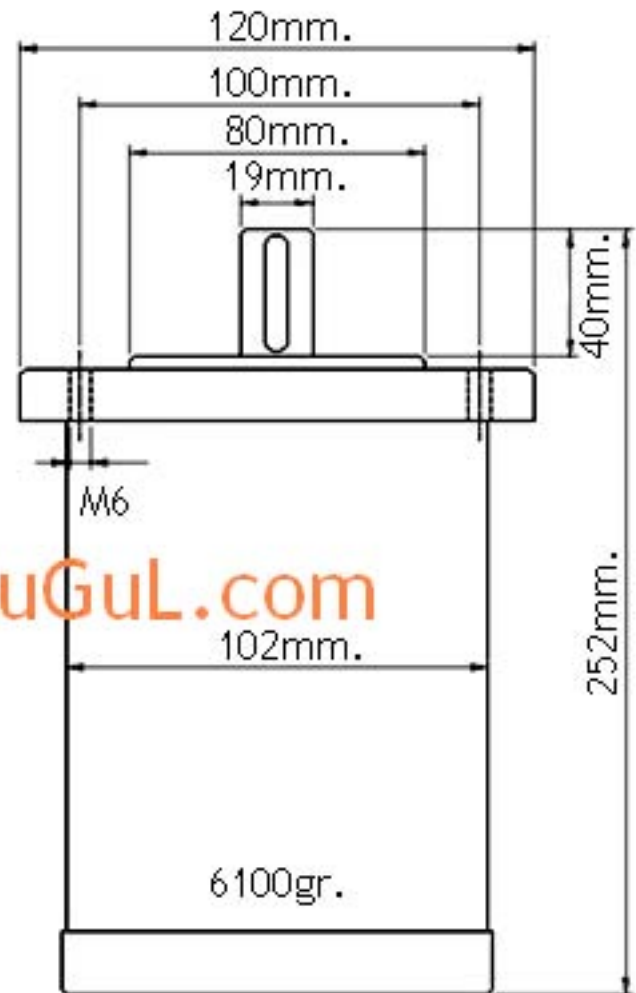

80 Flanş

www.MuGuL.com

24VDC, 500w, 1400rpm, 1,5Amp(yüksüz)
1,6Nm(nominal tork), 8Nm(kilitleme torku)