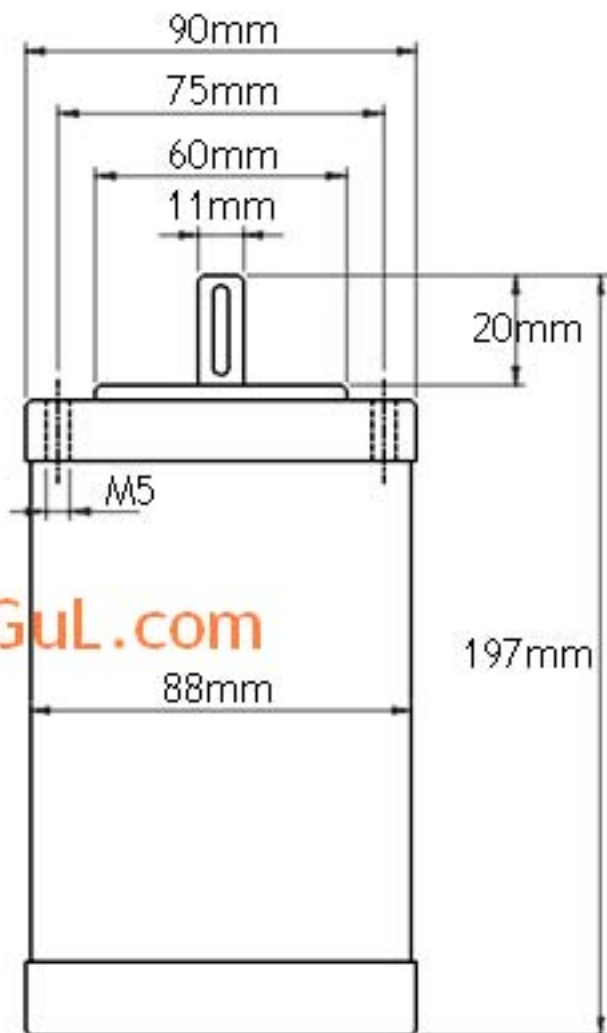

## 63B14 Flanş

[www.MuGuL.com](http://www.MuGuL.com)

12VDC, 250w, 2800rpm, 1,6Amp(yüksüz)

24VDC, 250w, 2800rpm, 1,1Amp(yüksüz)

0,45Nm(nominal tork) 3,1Nm(kilitleme torku)